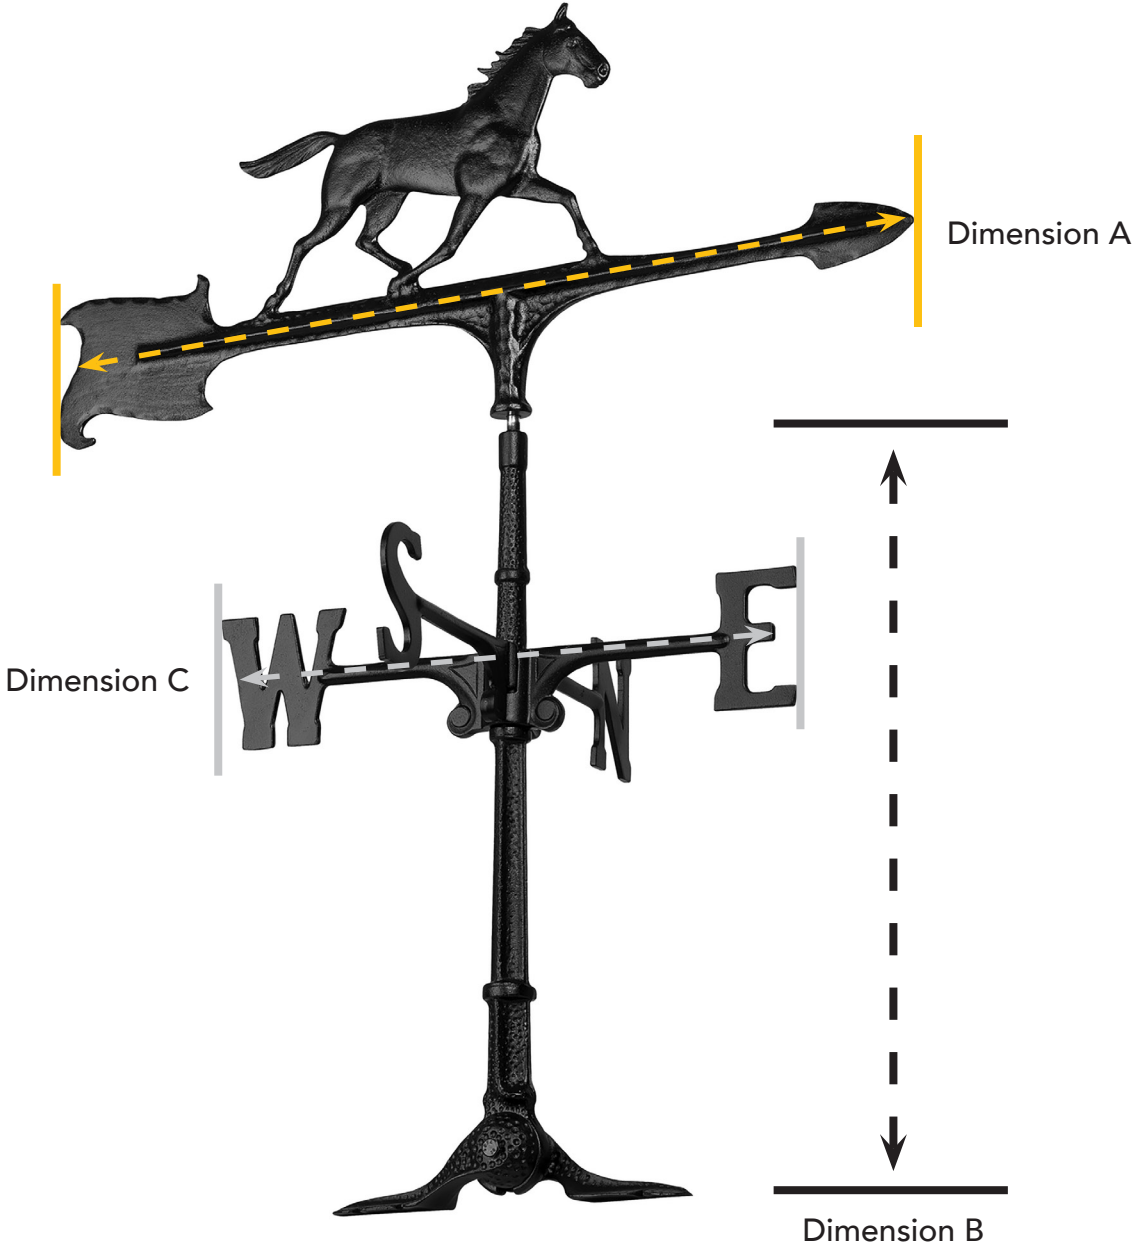

MEASUREMENTS GUIDE

24" Weathervane

Dimension A = 17.75"
Dimension B = 15.5"
Dimension C = 11.5"

30" Weathervane

Dimension A = 23.5"
Dimension B = 20.5"
Dimension C = 15.5"

46" Weathervane

Dimension A = 33.0"
Dimension B = 28.5"
Dimension C = 18.5"