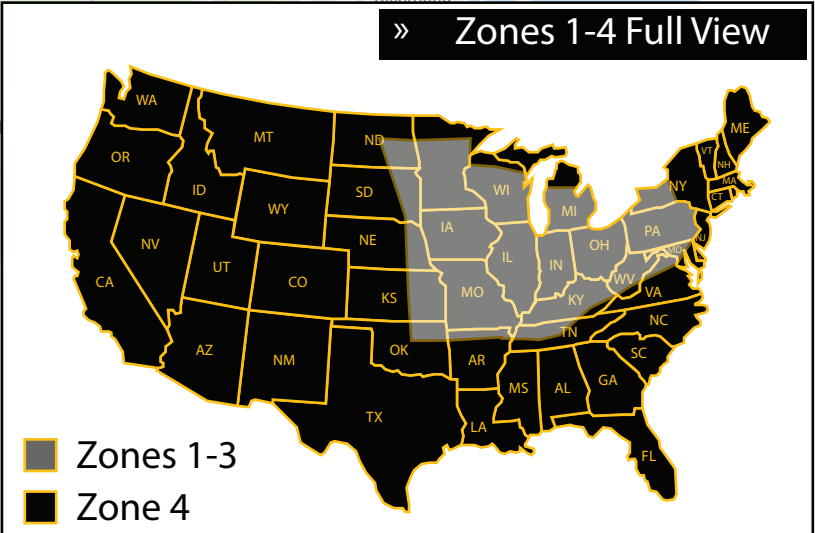

# MWI Freight Map

## » Zones 1-3 Close Up

Z = Zone; Ex: Z1 = Zone 1

Refer to the MWI Freight Policy to determine your minimum order amount for delivery on the MWI Truck Route.

## » Zones 1-4 Full View

MWI Truck Route Names	∞ Infinity Route	⊙ Bullseye Route
	★ Star Route	☐ Cube Route
	▲ Triad Route	♣ Clover Route
	♠ Spade Route	♦ Diamond Route

Get a closer look: <https://www.mwiccomponents.com/service-area>