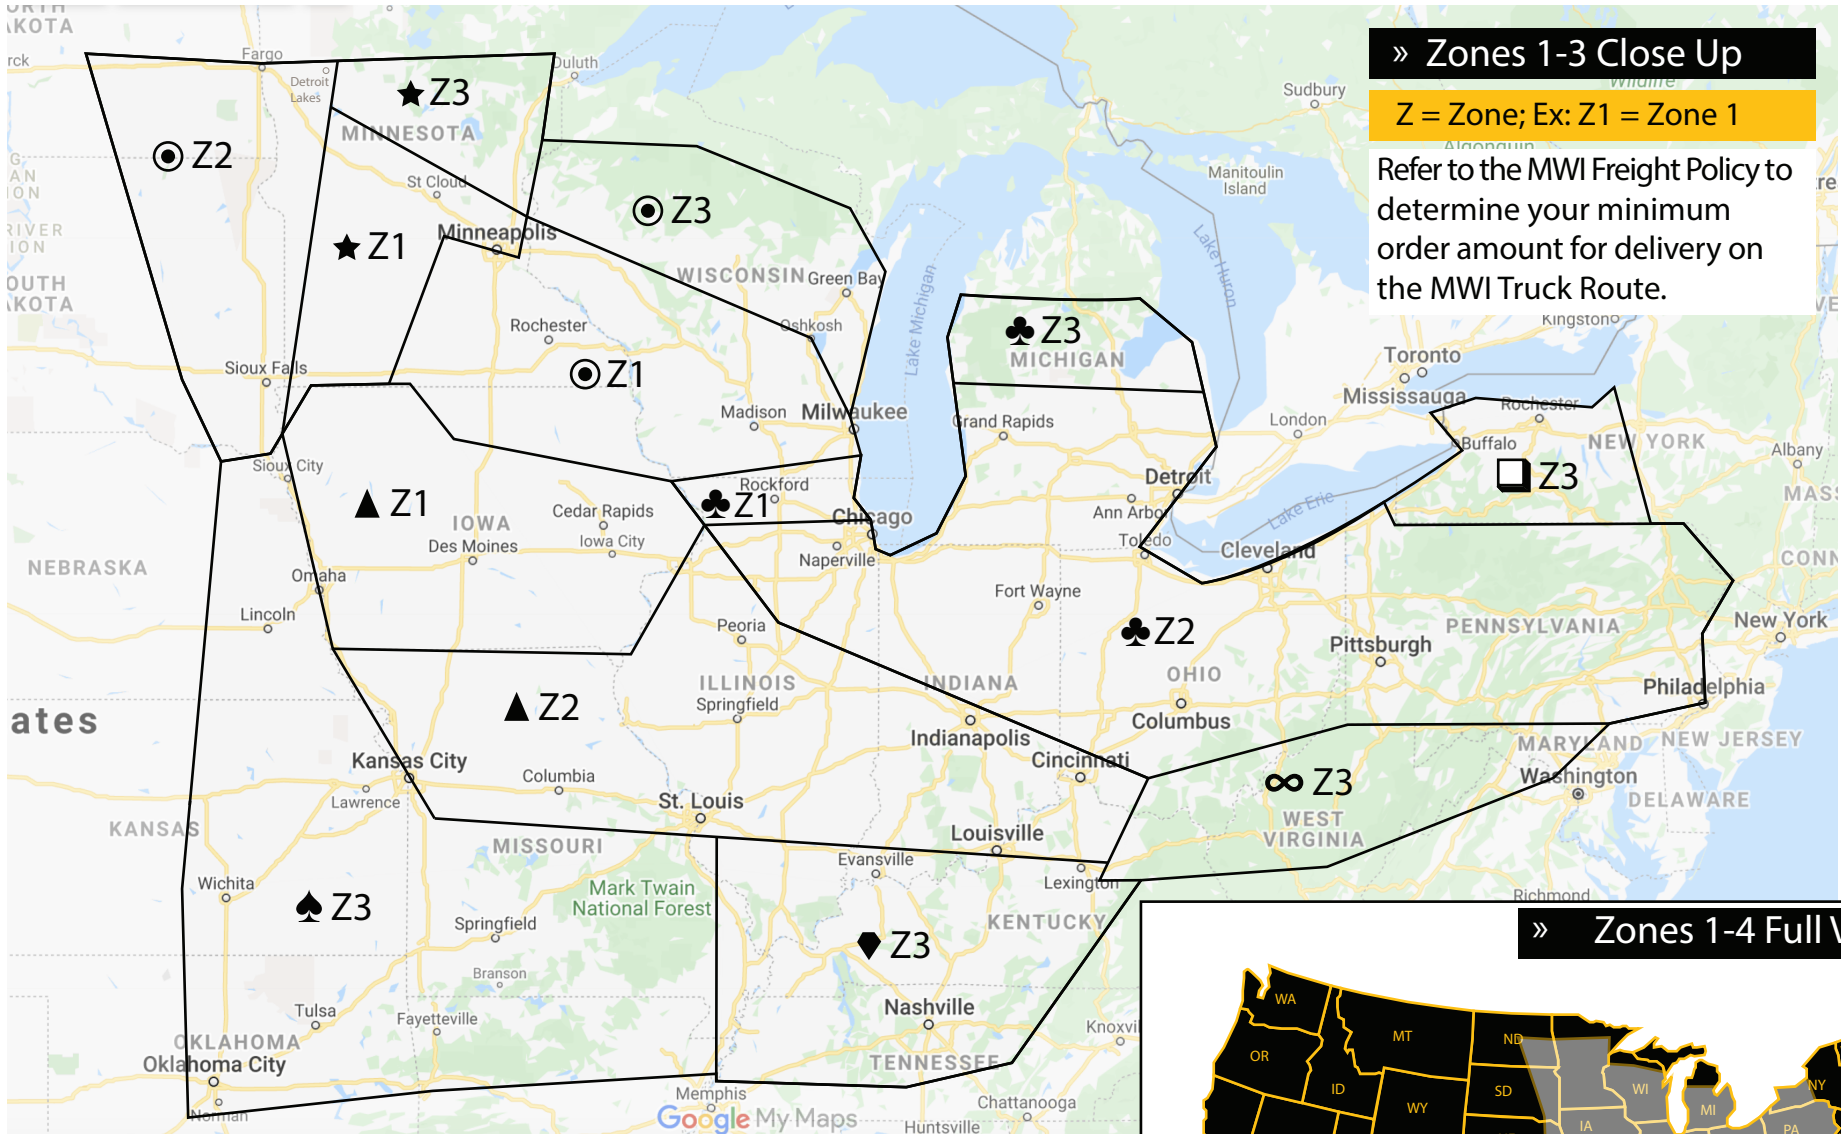

# MWI Freight Map

## » Zones 1-3 Close Up

Z = Zone; Ex: Z1 = Zone 1

Refer to the MWI Freight Policy to determine your minimum order amount for delivery on the MWI Truck Route.

## » Zones 1-4 Full View

MWI Truck Route Names	∞ Infinity Route	⊙ Bullseye Route
	★ Star Route	☐ Cube Route
	▲ Triad Route	♣ Clover Route
	♠ Spade Route	♦ Diamond Route

Get a closer look: <https://www.mwiccomponents.com/service-area>