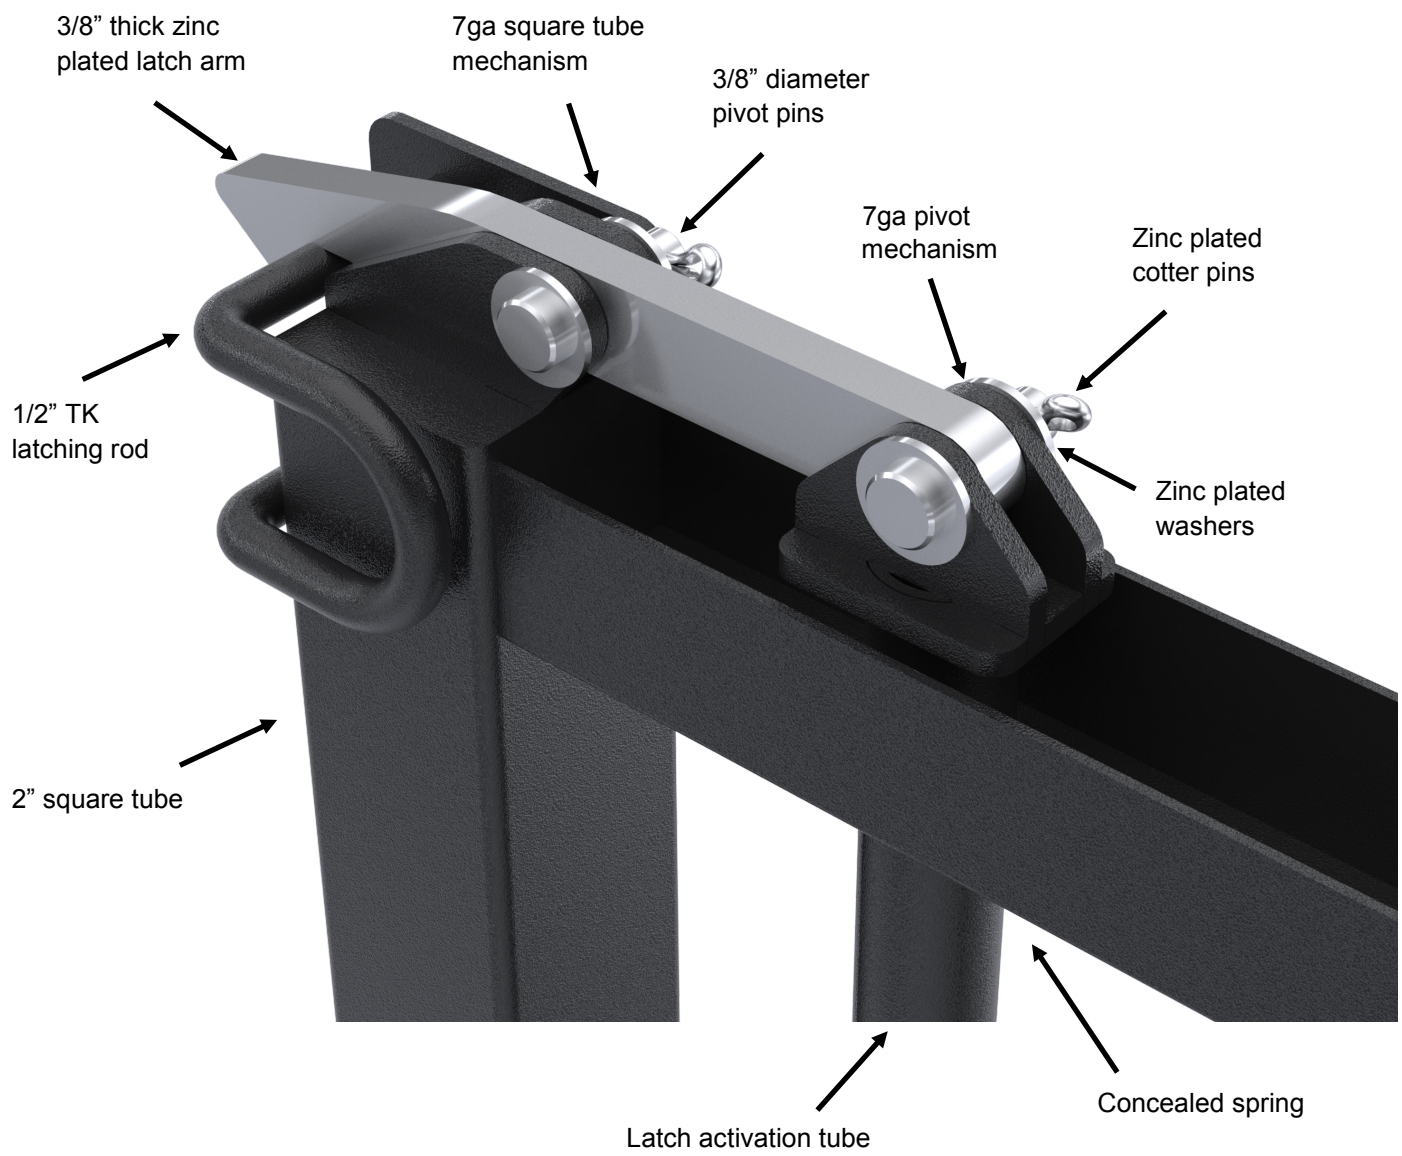

MWI COMPONENTS **VAULT LATCH™** **TECHNICAL REFERENCE SHEET**

Standard Grill **Yoke Grill** **Yoke Filler Grill** **Drop Front**